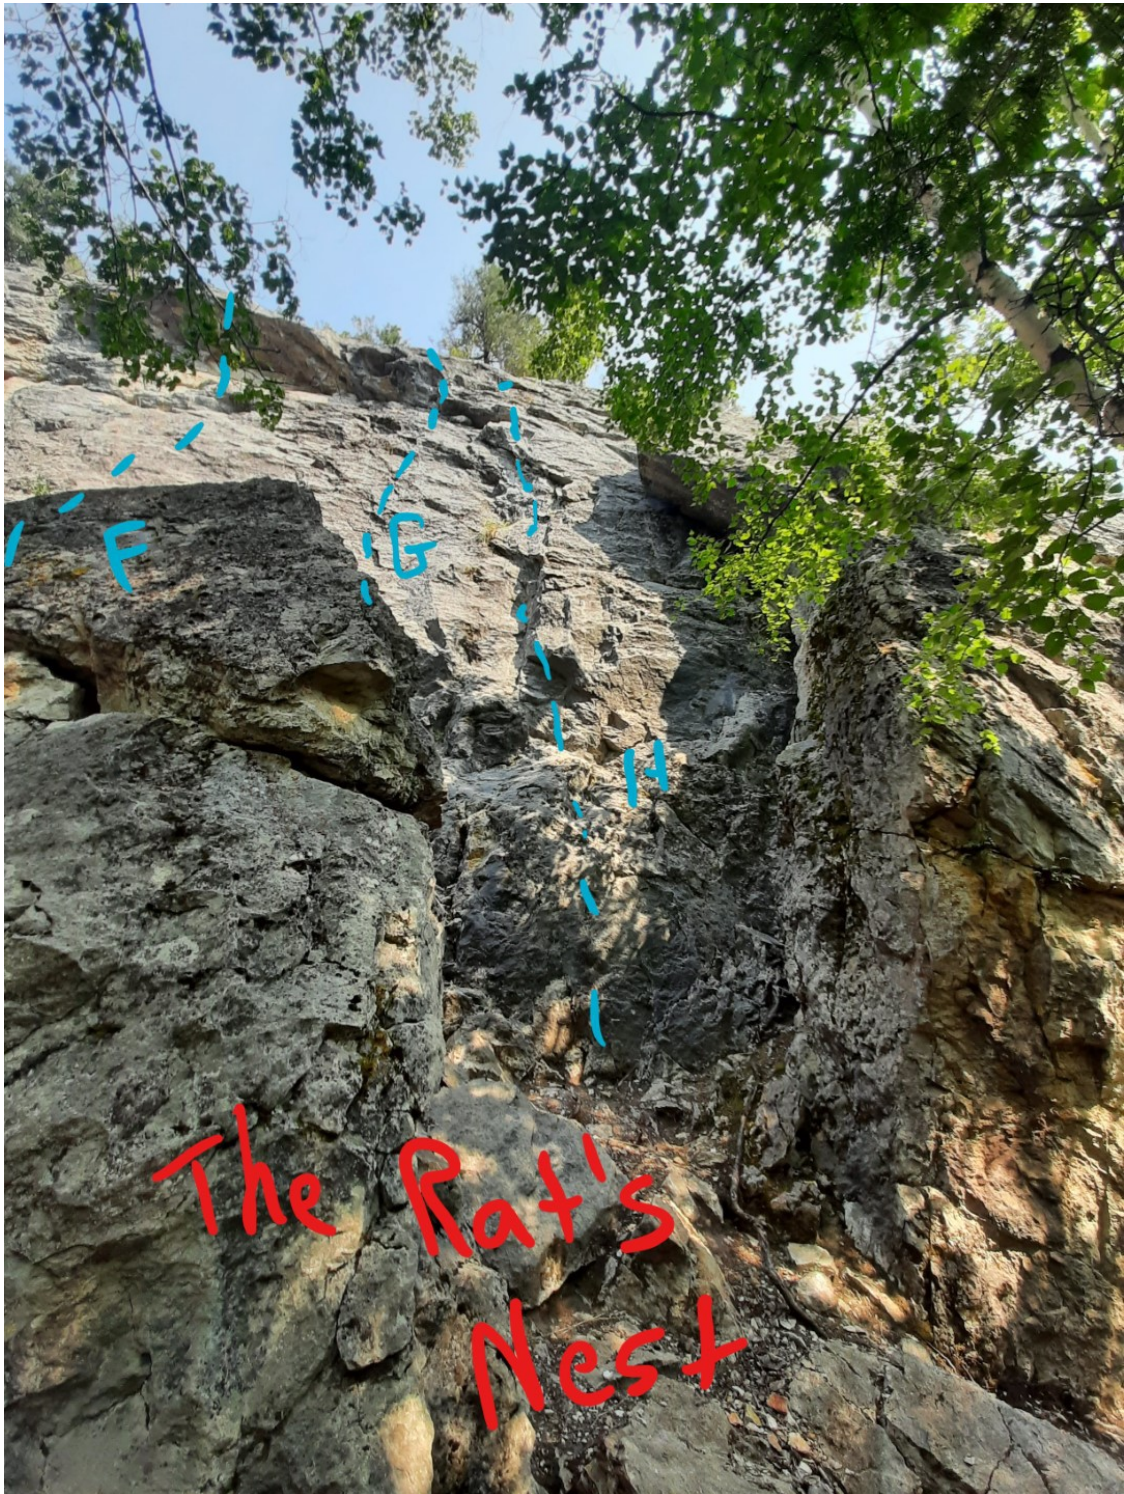

Esler Climbing

Williams Lake, BC

Photos from Ekai J

Photos of different walls at Esler. Check out Williams Lake Climbing Association
<https://wlclimbing.wordpress.com/>

A guide book can be purchased at Red Shreds for route information
<https://redshreds.com/>

1. Slabs
2. Morning Sickness
3. Rats Nest
4. Obsession
5. Bondage cave
6. Bondage ledge
7. Satisfaction
8. South Gulley Left
9. South Gulley Right
10. Backside

The Slabs

Morning Sickness

Rats Nest 1

Rats Nest 2

Obsession 1

Obsession 2

Bondage Cave

Bondage Ledge

Satisfaction

Satisfaction
Wall

E

F