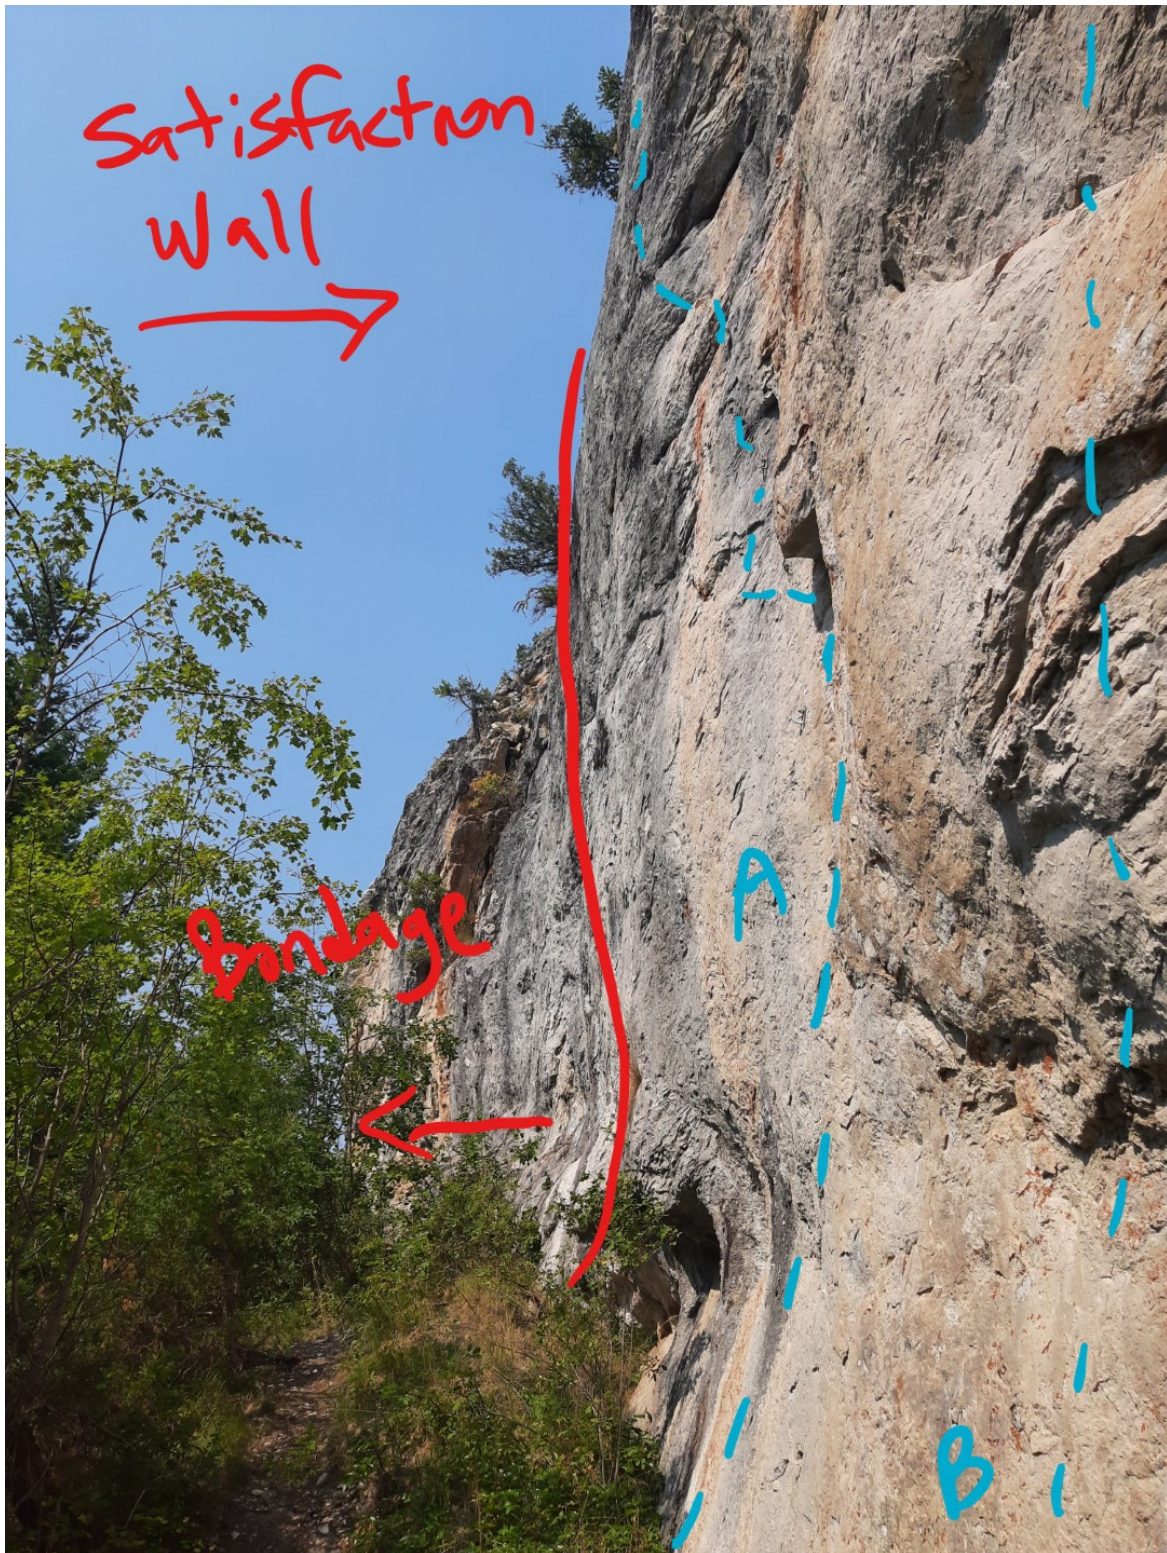

Esler Climbing

Williams Lake, BC

Photos from Ekai J

Photos of different walls at Esler. Check out Williams Lake Climbing Association
<https://wlclimbing.wordpress.com/>

A guide book can be purchased at Red Shreds for route information
<https://redshreds.com/>

Obsession 1

Obsession 2

Bondage Cave

Bondage Ledge

Satisfaction

Satisfaction
Wall

E

F